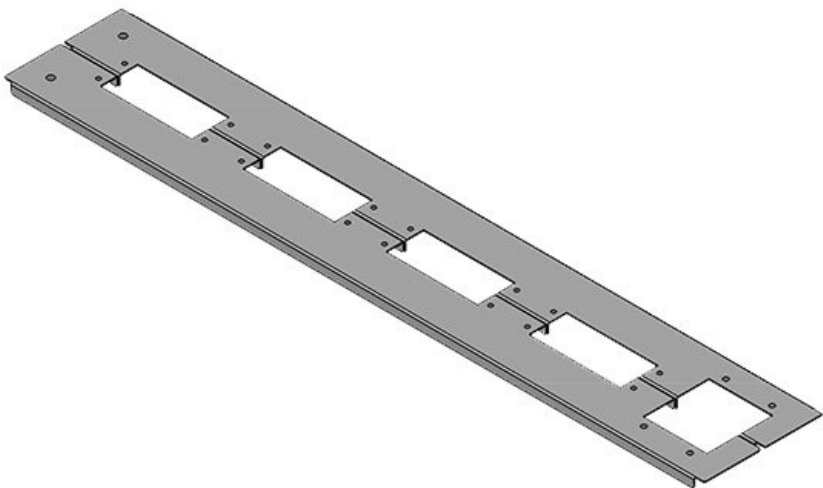

KDR2-TS8-1000-42955

Art.nr.	42955	Voor	1.000 mm
EAN	4251269309	kastbreedte	
	465	Zichtmaat van	835 mm
Aantal	1	opening	
Lengte	858 mm	Divisie balk	nee
Breedte	148,5 mm	Geschikt voor:	4 × KEL 24, 1
Hoogte	12 mm		× KEL-JUMBO
Totale lengte	858 mm		1
bodemplaat		Geschikt voor	Rittal TS 8
		behuizing